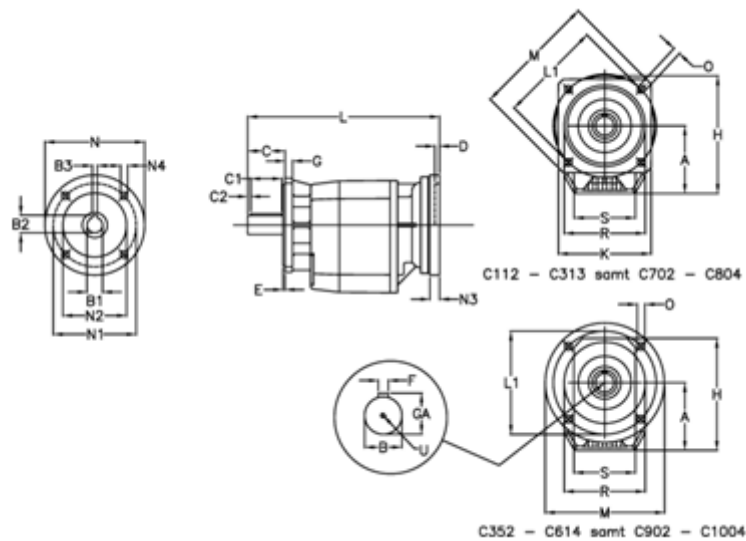

# Data Sheet

Article number: 40600807052435  
 Description: Helical gearbox  
 C803F-70,5-P90B5

## Measures

A = 247.0	D = 4.0	L1 = 350	R = 320
B = 80	E = 5	M = 400	S = 300
B1 = 24	F = 22	N = 200	U = M20x42
B2 = 27.3	G = 20	N1 = 165	
B3 = 8	GA = 85.0	N2 = 130	
C = 140	H = 422.0	N3 = 0	
C1 = 110	K = 350	N4 = M10x12	
C2 = 15	L = 533.0	O = 18.0	